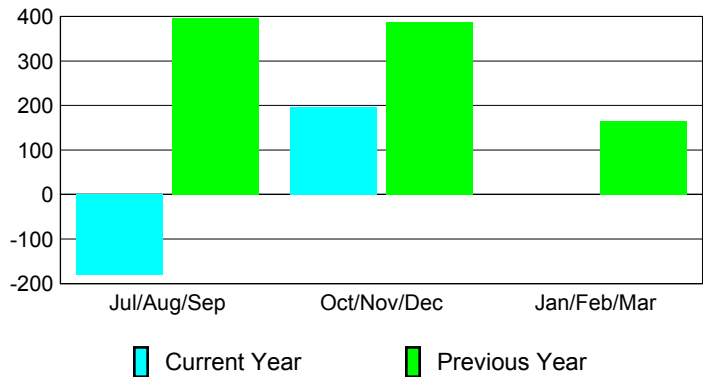

Membership Results
2012-2013

Membership
2011-2012

Month	Net Memb Goal	Actual New Memb	Actual Dropped Memb	Gain/Loss of Memb	Gain/Loss of Memb
Jul/Aug/Sep		507	-687	-180	396
Oct/Nov/Dec		220	-24	196	387
Jan/Feb/Mar					165
Totals		727	-711	16	948

Membership Results 2012-2013

Goal, New, Dropped, Gain/Loss

Comparison of Membership Gain/Loss

Current Year Compared to the Previous Year

Gender Comparison 2012-2013

Jul/Aug/Sep

Oct/Nov/Dec

Jan/Feb/Mar