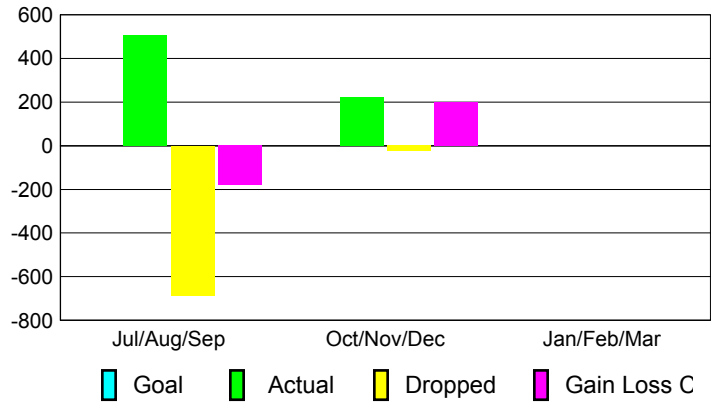

Membership Results 2012-2013

Goal, New, Dropped, Gain/Loss

Comparison of Membership Gain/Loss

Current Year Compared to the Previous Year