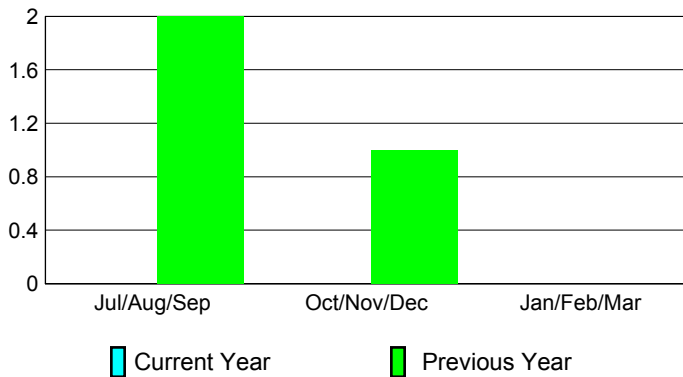

2012-2013 GMT Reports for District (or Undistricted) **District 300C2**

GMT: **PEI-JEN CHEN**

Location: **M.D. 300 Taiwan**

GMT CA: **5**

CLUBS

Club Results
2012-2013

Clubs
2011-2012

Month	New Club Goal	Actual New Clubs	Actual Dropped Clubs	Gain/Loss of Clubs	Gain/Loss of Clubs
Jul/Aug/Sep		0	0	0	2
Oct/Nov/Dec		0	0	0	1
Jan/Feb/Mar					0
Totals		0	0	0	3

Club Results 2012-2013

Goal, New, Dropped, Gain/Loss

Comparison of Club Gain/Loss

Current Year Compared to the Previous Year

YTD Status Quo Clubs 2012-2013

Status Quo Clubs Compared to Status Quo Members

MEMBERSHIP